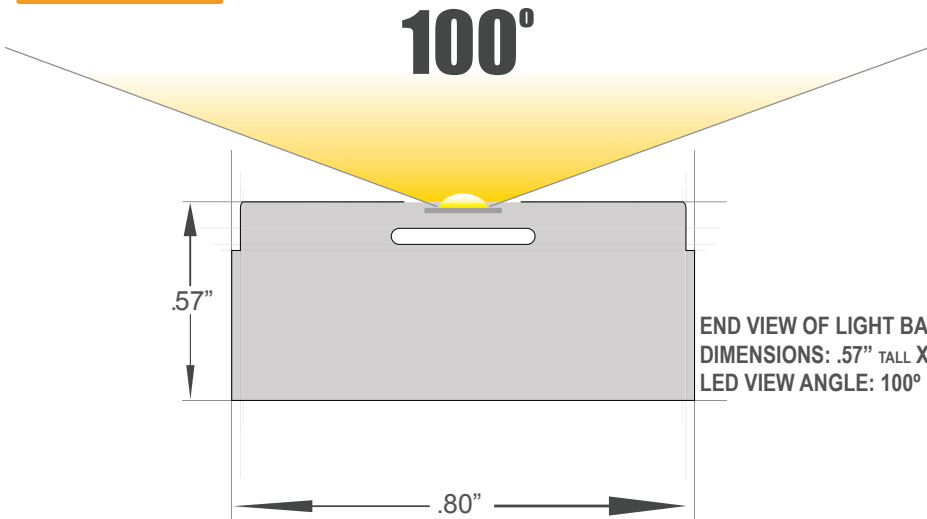

PIRANHA 12 LED LIGHT BAR GREEN

HOW TO READ AN LED POWER PART NUMBER:

LB **12** **1** - **GGG** **P** - **100** - **24**

LB IS SIMPLY TO IDENTIFY THE PART NUMBER INTO THE LIGHT BAR CATEGORY.

THESE TWO NUMBERS ARE HOW MANY LED LIGHTS PER FOOT ARE IN THE LIGHT BAR.

THIS NUMBER INDICATES THE LENGTH OF THE LIGHT BAR IN FEET. IT WILL EITHER BE 6", 1, 2, 3, OR 4.

THESE THREE LETTERS REPRESENT THE COLOR OF THE LED LIGHTS IN THE LIGHT BAR.

THIS LETTER STANDS FOR THE TYPE OF LED USED. P = PIRANHA STYLE SUPER FLUX LED. 5 = 5 INCH LED. O = OVAL 100°/40° LED.

THIS NUMBER REPRESENTS THE VIEW ANGLE OF LIGHT EMITTED FROM THE LED.

12 VDC or 24 VDC

- This product is ETL Listed and confirms to UL Standard 1598.
- Certified to CAN/CSA Standard 22.2 No. 250.0-04.
- High-Quality LED based Light Bars are available in an array of colors and lengths.
- Choose from 6 inch to 4 foot long lengths with your choice of LED.
- Low-Wattage, Low-Voltage and very Low-Heat with 12VDC or 24VDC Operation.
- White Color Kelvin Temperatures from 2800°K, 3500°K, 5000°K & 8000°K.
- Mono Colors available in Red, Amber, Blue & Green.
- RGB with DMX compatible controllers also available for your color changing projects.
- Light Bars have LED view angles that are customizable from 20° to 120°.
- Ridged Aluminum Light Bars come fully silicone potted for added durability.
- User friendly, easy installation with quality end-to-end connections and brackets.
- Suitable for damp locations.

LIGHT BAR DIMENSIONS SAME FOR 12 VDC & 24 VDC

PART NUMBER	LEDS PER FOOT	LEDS	LIGHT BAR LENGTH	ALUMINUM EXTRUSION
LB121-GGGP-100-XX	12	12	L = 12.5 INCH	0.80" Wide
LB122-GGGP-100-XX		24	L = 24.5 INCH	
LB123-GGGP-100-XX		36	L = 36.5 INCH	0.57" High
LB124-GGGP-100-XX		48	L = 48.5 INCH	